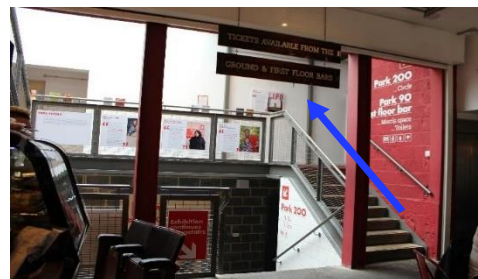

Grow Up will take place in the **Park 90 theatre**, which is on the **first floor** of the building.

You can use a lift or the stairs to get there.